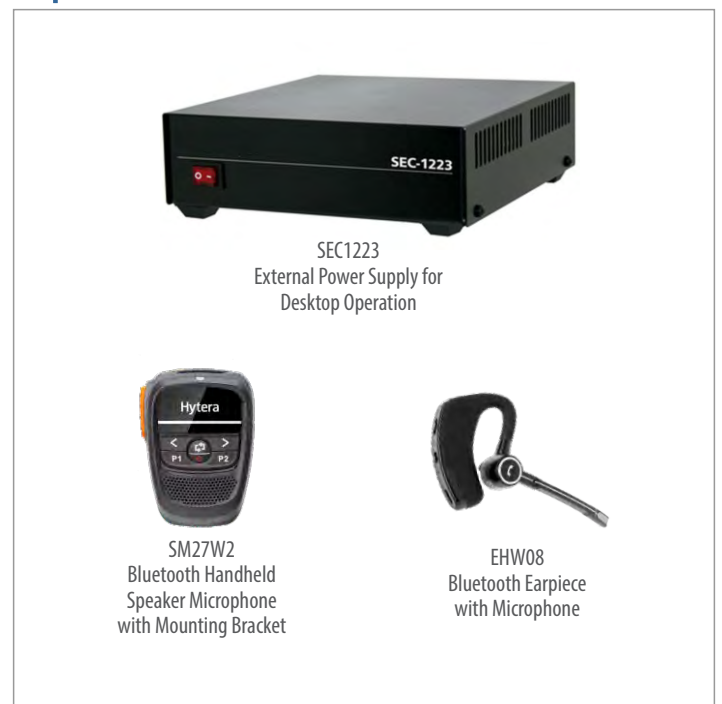

Optional Accessories